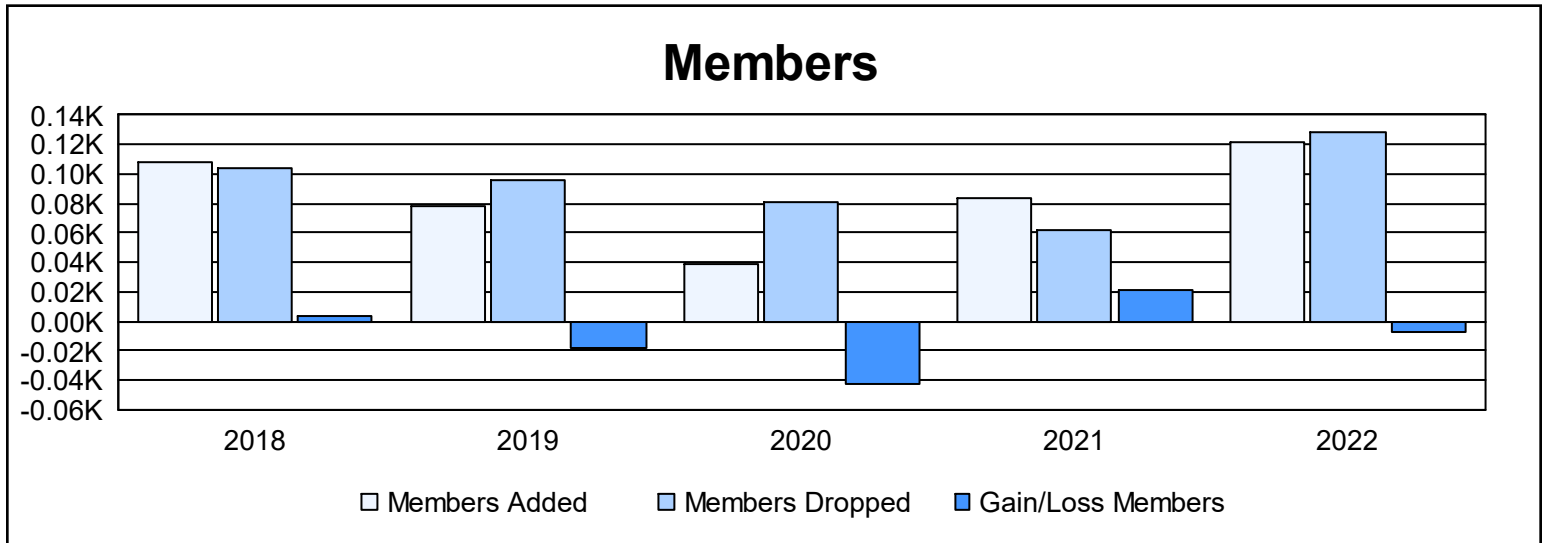

Year	New Clubs	Dropped Clubs	Gain/ Loss Clubs	New Members	Charter Members	Reinstate Members	Transfer Members	Total Member Added	Total Members Dropped	Gain/ Loss Members
2017-2018	0	0	0	98	4	1	5	108	104	4
2018-2019	0	0	0	70	0	4	4	78	96	-18
2019-2020	0	0	0	34	0	1	4	39	81	-42
2020-2021	1	0	1	34	46	1	2	83	62	21
2021-2022	0	1	-1	93	1	22	6	122	129	-7
<b>Average</b>	<b>0</b>	<b>0</b>	<b>0</b>	<b>66</b>	<b>10</b>	<b>6</b>	<b>4</b>	<b>86</b>	<b>94</b>	<b>-8</b>

### Membership Composition June 2022 Cumulative