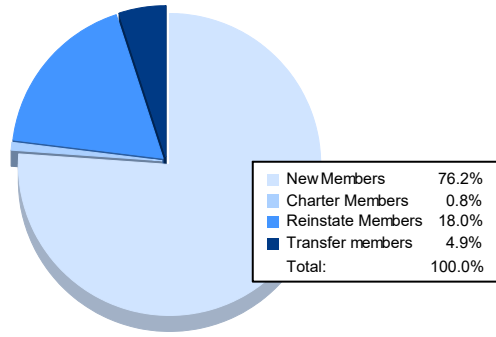

Year	New Clubs	Dropped Clubs	Gain/ Loss Clubs	New Members	Charter Members	Reinstate Members	Transfer Members	Total Member Added	Total Members Dropped	Gain/ Loss Members
2017-2018	0	0	0	98	4	1	5	108	104	4
2018-2019	0	0	0	70	0	4	4	78	96	-18
2019-2020	0	0	0	34	0	1	4	39	81	-42
2020-2021	1	0	1	34	46	1	2	83	62	21
2021-2022	0	1	-1	93	1	22	6	122	129	-7
<b>Average</b>	<b>0</b>	<b>0</b>	<b>0</b>	<b>66</b>	<b>10</b>	<b>6</b>	<b>4</b>	<b>86</b>	<b>94</b>	<b>-8</b>

### Membership Composition June 2022 Cumulative