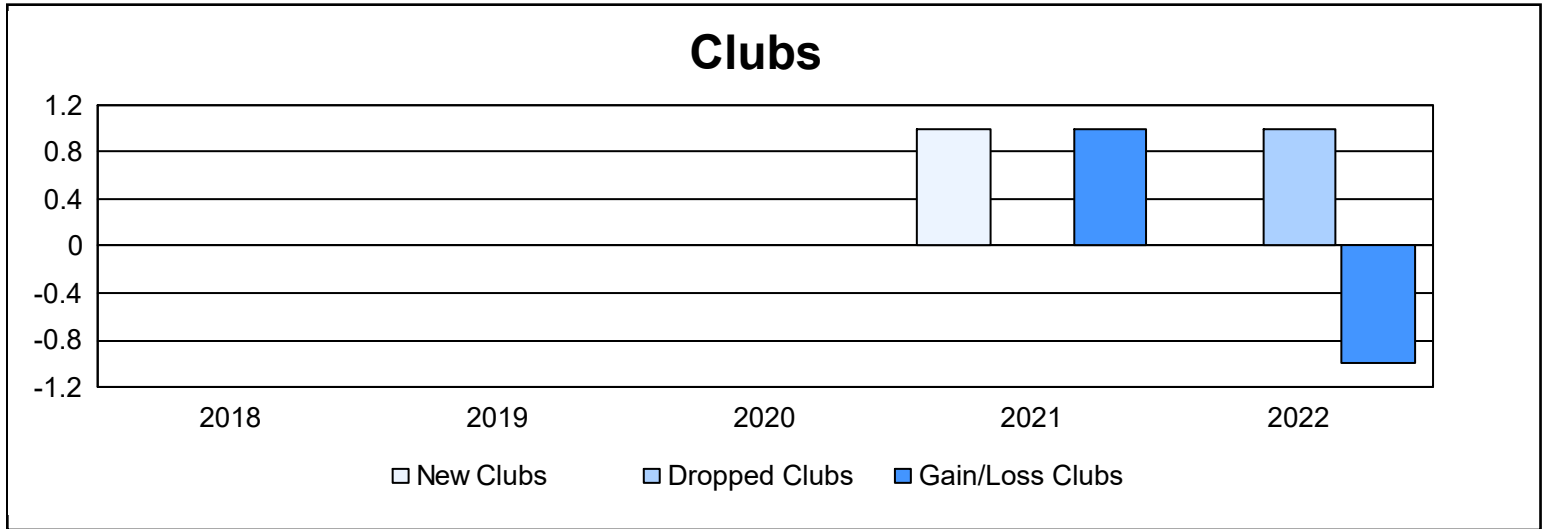

Year	New Clubs	Dropped Clubs	Gain/ Loss Clubs	New Members	Charter Members	Reinstate Members	Transfer Members	Total Member Added	Total Members Dropped	Gain/ Loss Members
2017-2018	0	0	0	98	4	1	5	108	104	4
2018-2019	0	0	0	70	0	4	4	78	96	-18
2019-2020	0	0	0	34	0	1	4	39	81	-42
2020-2021	1	0	1	34	46	1	2	83	62	21
2021-2022	0	1	-1	93	1	22	6	122	129	-7
<b>Average</b>	<b>0</b>	<b>0</b>	<b>0</b>	<b>66</b>	<b>10</b>	<b>6</b>	<b>4</b>	<b>86</b>	<b>94</b>	<b>-8</b>

### Membership Composition June 2022 Cumulative